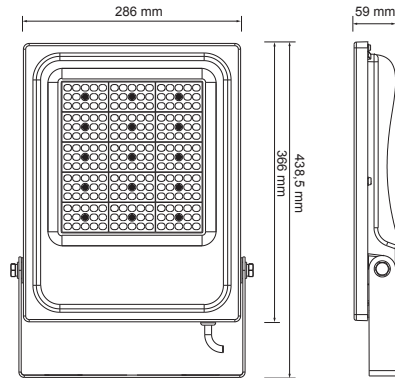

LIVERPOOL 70W

LIP70WBF60 | 5700K | 60°
LIP70WBN60 | 4000K | 60°
LIP70WBC60 | 3000K | 60°

LIP70WBF120 | 5700K | 120°
LIP70WBN120 | 4000K | 120°
LIP70WBC120 | 3000K | 120°

LIP70WBF12065 | 5700K | 120x65°
LIP70WBN12065 | 4000K | 120x65°
LIP70WBC12065 | 3000K | 120x65°