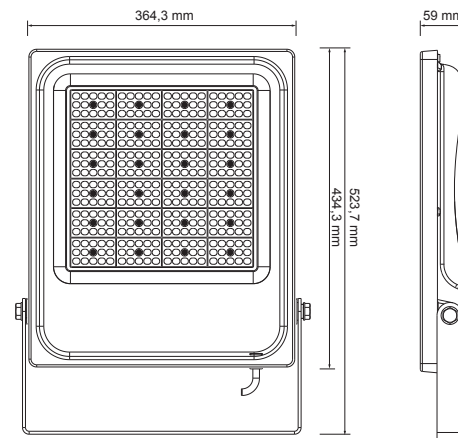

PRE-
MIUM

Opciones de REGULACIÓN

Temperatura de TRABAJO

LUMILEDS

LIVERPOOL 70W

LIP70WBF60 | 5700K | 60°
LIP70WBN60 | 4000K | 60°
LIP70WBC60 | 3000K | 60°

LIP70WBF120 | 5700K | 120°
LIP70WBN120 | 4000K | 120°
LIP70WBC120 | 3000K | 120°

LIP70WBF12065 | 5700K | 120x65°
LIP70WBN12065 | 4000K | 120x65°
LIP70WBC12065 | 3000K | 120x65°

LIVERPOOL 100W

LIP100WBF60 | 5700K | 60°
LIP100WBN60 | 4000K | 60°
LIP100WBC60 | 3000K | 60°

LIP100WBF120 | 5700K | 120°
LIP100WBN120 | 4000K | 120°
LIP100WBC120 | 3000K | 120°

LIP100WBF12065 | 5700K | 120x65°
LIP100WBN12065 | 4000K | 120x65°
LIP100WBC12065 | 3000K | 120x65°

LIVERPOOL 150W

LIP150WBF60 | 5700K | 60°
LIP150WBN60 | 4000K | 60°
LIP150WBC60 | 3000K | 60°

LIP150WBF120 | 5700K | 120°
LIP150WBN120 | 4000K | 120°
LIP150WBC120 | 3000K | 120°

LIP150WBF12065 | 5700K | 120x65°
LIP150WBN12065 | 4000K | 120x65°
LIP150WBC12065 | 3000K | 120x65°

LIVERPOOL 200W

LIP200WBF60 | 5700K | 60°
LIP200WBN60 | 4000K | 60°

LIP200WBF120 | 5700K | 120°
LIP200WBN120 | 4000K | 120°

LIP200WBF12065 | 5700K | 120x65°
LIP200WBN12065 | 4000K | 120x65°

LIVERPOOL 240W

LIP240WBF60 | 5700K | 60°
LIP240WBN60 | 4000K | 60°

LIP240WBF120 | 5700K | 120°
LIP240WBN120 | 4000K | 120°

LIP240WBF12065 | 5700K | 120x65°
LIP240WBN12065 | 4000K | 120x65°

Accede al vídeo de la familia LIVERPOOL

LIGHTING MOMENTS