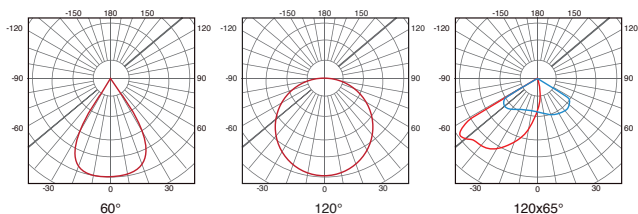

5700K

4000K

3000K

FLICKER FREE
LED

5

AÑOS DE
GARANTÍA

IP65

IK08